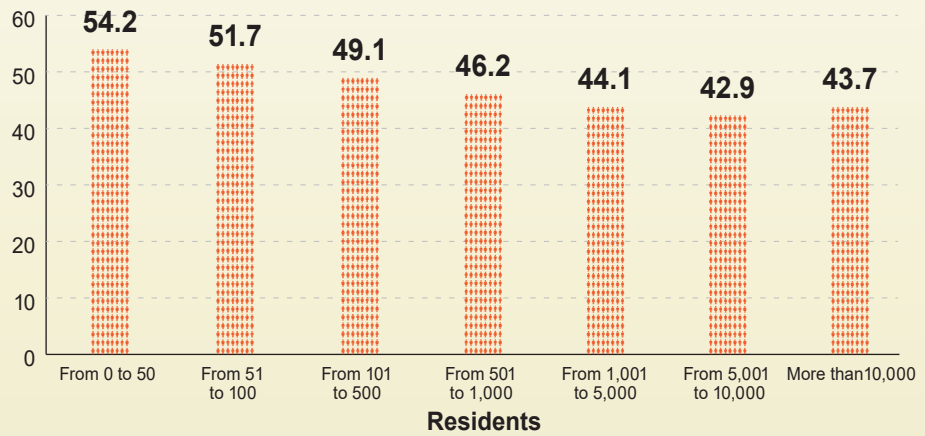

Nomenclature 2023

Population units **153,601**

Municipalities
8,131

Collective entities
4,908

Singular entities
62,026

Population nuclei and scattered
37,453 **41,083**

65.3%

Singular entities with
50 residents or less

1.3%

of the total
population

1.1%

Singular entities
with more than
10,000 residents

69.2%

of the total
population

**Average age
by size of the
singular entity**

Residents in the
most populated singular
entity of the municipality
84.4%

Residents in
scattered areas
3.4%

**Number of singular
entities by autonomous
community**

**Most repeated word (*) in the name of the
singular entities by autonomous community**

Source: Nomenclature: Continuous Register Population by Population Unit. INE - Spain