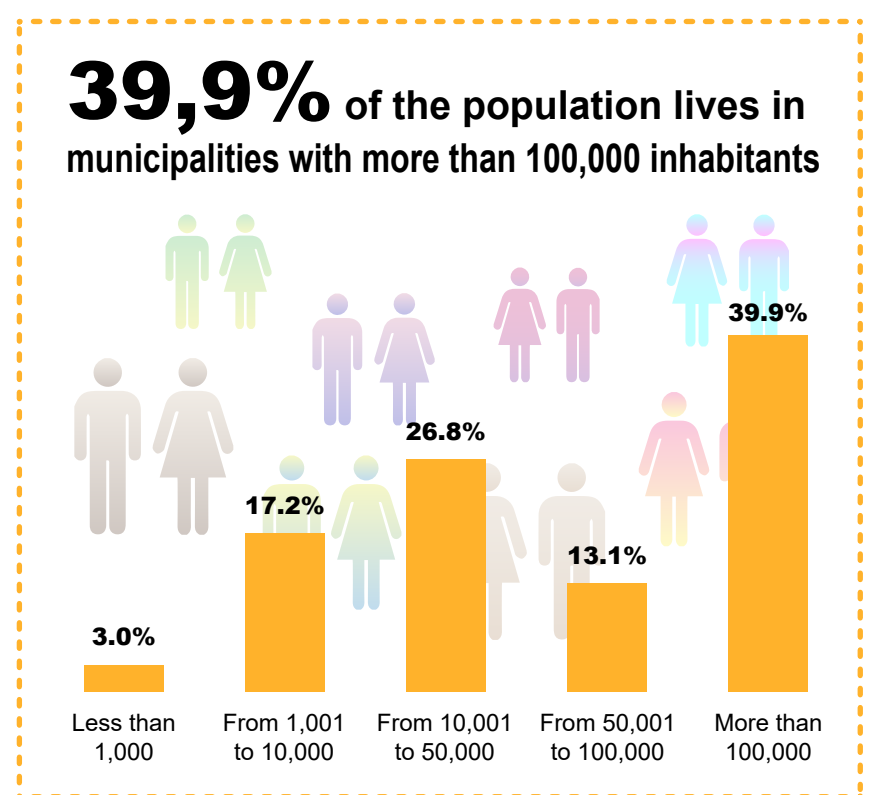

Municipal Spain 2022

Number of municipalities: **8,131**

Provinces with the most and the least municipalities:

Population registered in the Municipal Register to 01/01/2022: **47,475,420**

The most populated cities (01/01/2022)

Madrid

3,280,782

Barcelona

1,636,193

Valencia

792,492

Sevilla

681,998