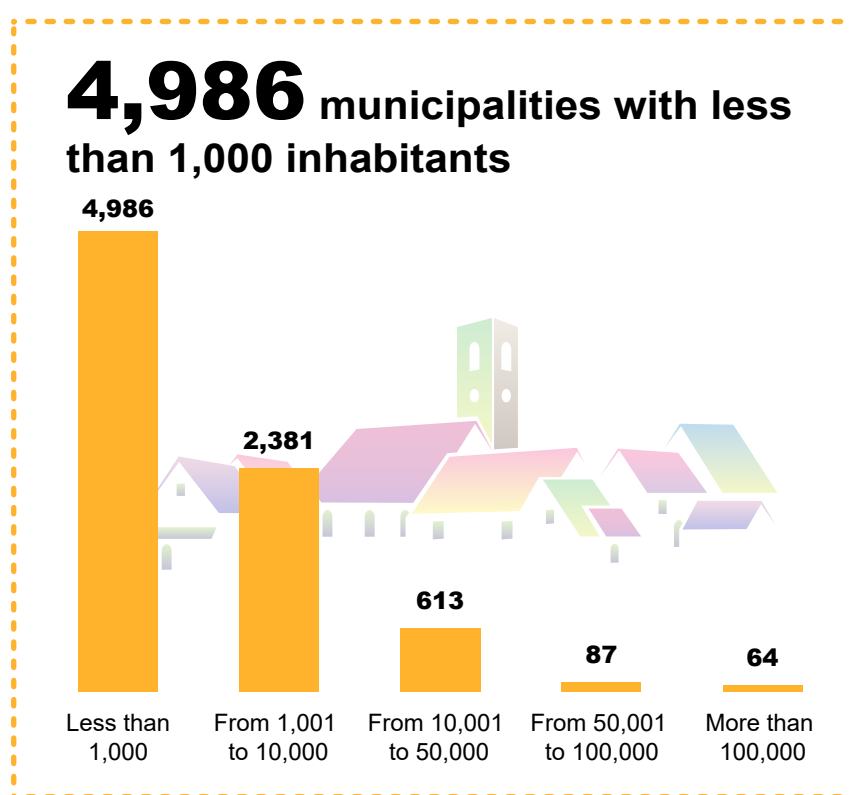

Municipal Spain 2022

Number of municipalities: **8,131**

Provinces with the most and the least municipalities:

Population registered in the Municipal Register to 01/01/2022: **47,475,420**

The most populated cities (01/01/2022)

Madrid

3,280,782

Barcelona

1,636,193

Valencia

792,492

Sevilla

681,998