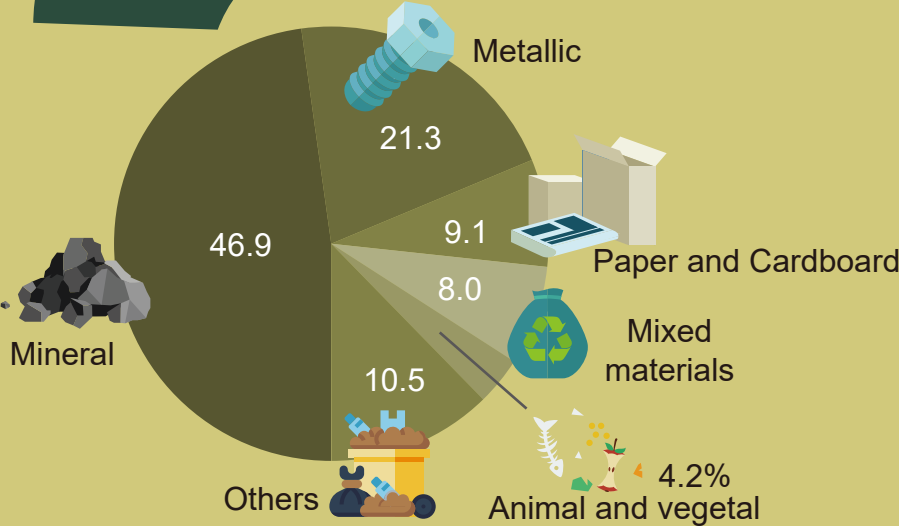

# Waste Accounts. 2021

Total waste generated: 115.4

\*Unit: million tons

**Recycling**  
49.4 Mt

**Treatment**  
99 Mt

Source: Waste Account  
Vector graphics designed by Freepik. <https://www.freepik.es/>