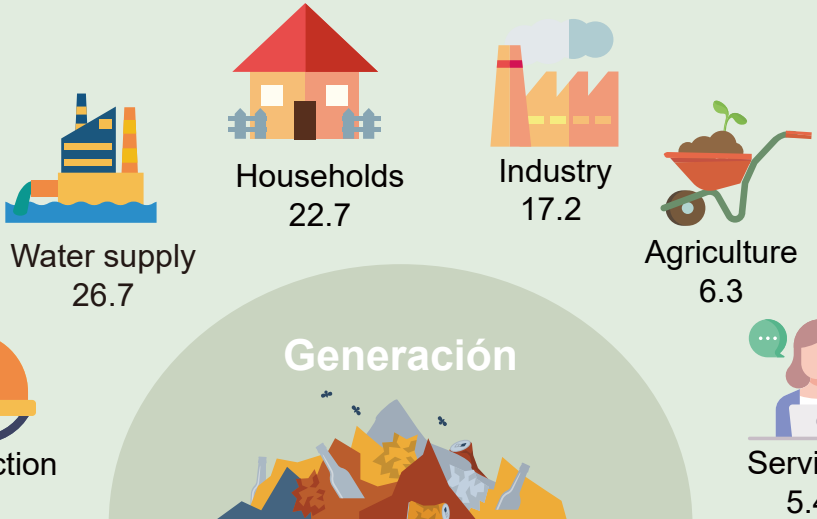

# Waste Accounts. 2021

Total waste generated: 115.4

\*Unit: million tons

**Recycling**  
49.4 Mt

**Treatment**  
99 Mt

Source: Waste Account  
Vector graphics designed by Freepik. <https://www.freepik.es/>