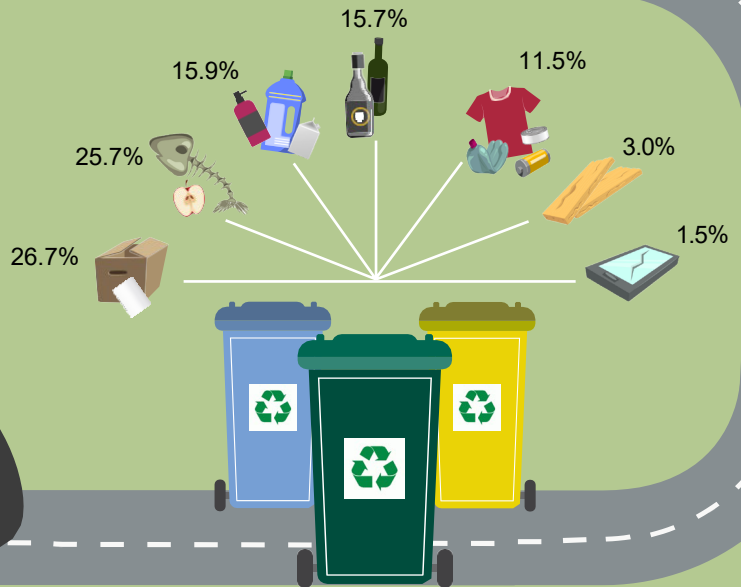

# Urban waste collection, 2021

**22.7 million tonnes of waste**    **478.7 kilograms per person**

↑ 4.4%\*

↑ 4.3%\*

**17.1 million tonnes** of mixed waste    ↑ 2.5%\*

**5.6 million tonnes** of separately collected waste    ↑ 10.6%\*

= 1000 tonnes   
 = 500 tonnes   
 = 100 tonnes   
 = 50 tonnes

= 1000 tonnes   
 = 500 tonnes   
 = 100 tonnes   
 = 50 tonnes

Note: (\*) Variation compared to 2020

Source: Statistics on the collection and treatment of waste. INE - Spain