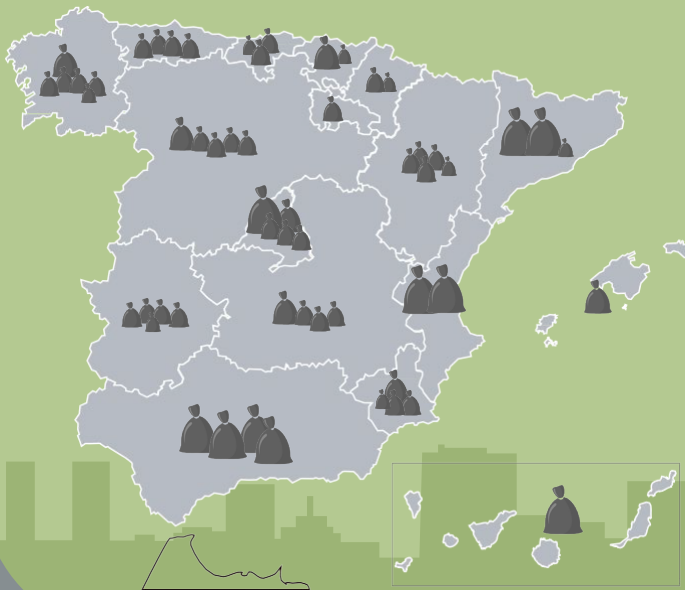

Note: (*) Variation compared to 2020

Source: Statistics on the collection and treatment of waste. INE - Spain

November 2023