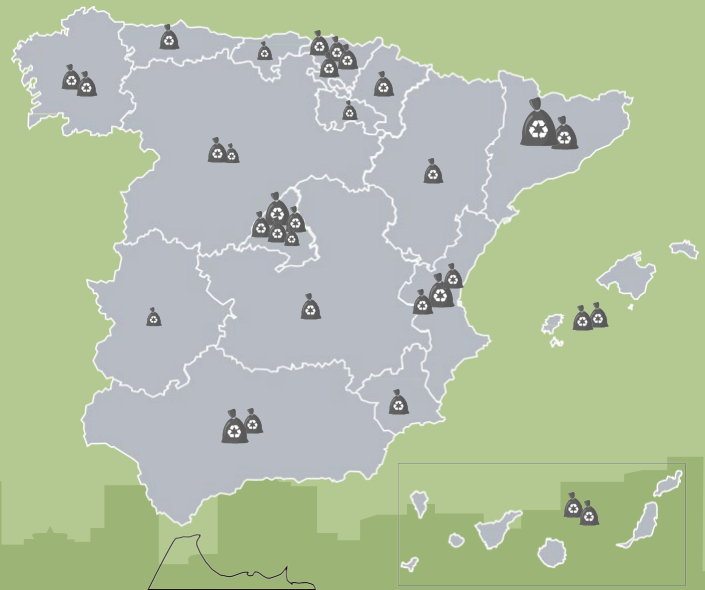

Note: (*) Variation compared to 2020

Source: Statistics on the collection and treatment of waste. INE - Spain

November 2023