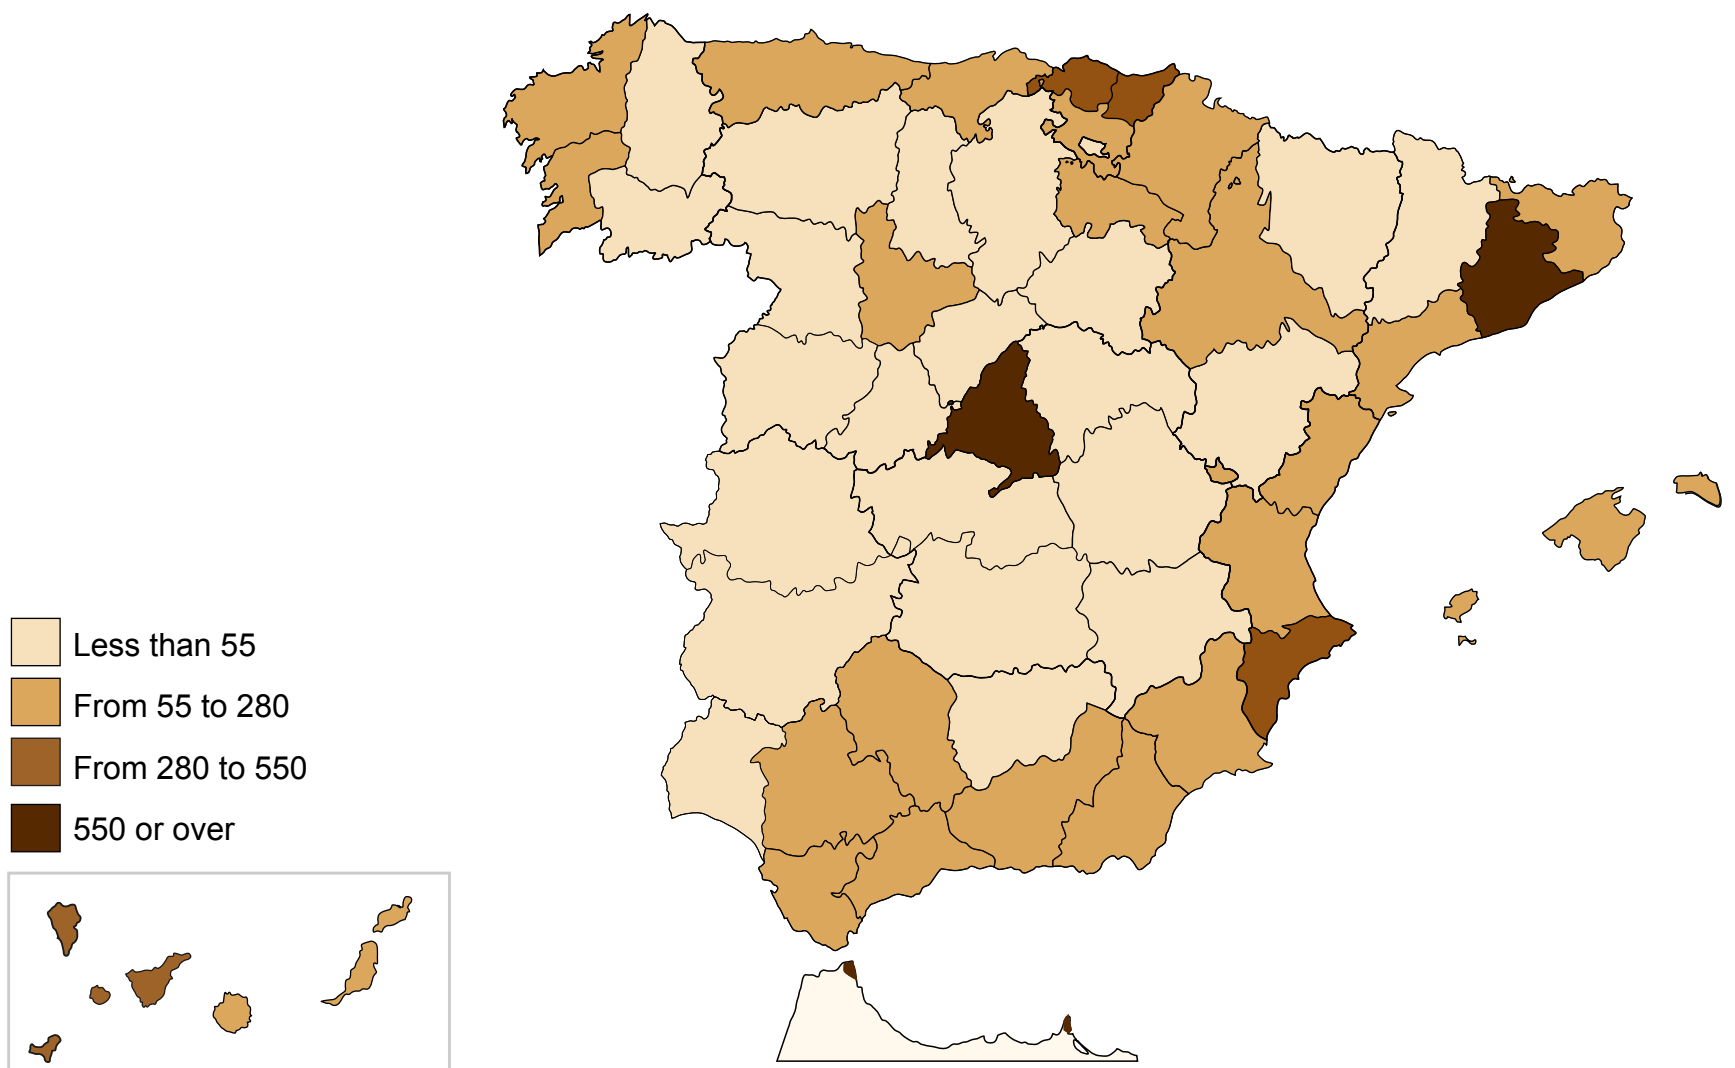

POPULATION FIGURES

Population at 1 January 2018: **46,659,302**

Population pyramids of Spain: yesterday, today and tomorrow

Population density 2018 - People per km²

Note: Provisional data at January 2018

June 2018

Source: Population figures, Population Projections INE - Spain
National Geographic Institute of Spain