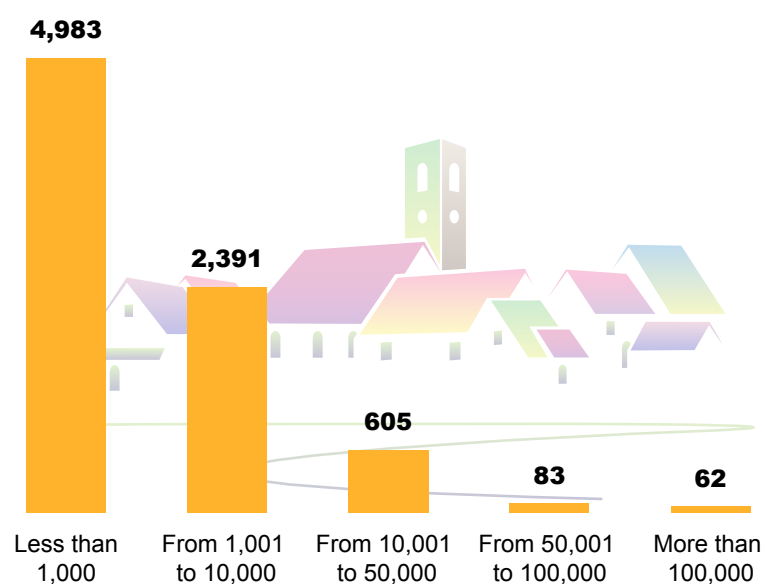

Municipal Spain 2017

Provisional data

Number of municipalities: **8.124**

Provinces with the most and the least municipalities:

Population registered in the Municipal Register to 01/01/2017: **46,539,026**

4,983 municipalities with less than 1,000 inhabitants

39.7% of the population lives in municipalities with more than 100,000 inhabitants

The most populated cities

Madrid

Barcelona

Valencia

Sevilla

Zaragoza