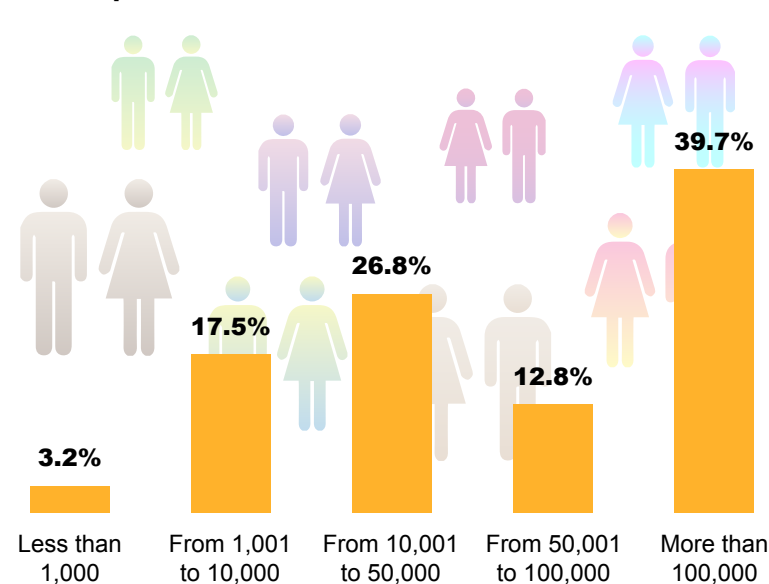

Municipal Spain 2017

Provisional data

Number of municipalities: **8.124**

Provinces with the most and the least municipalities:

Population registered in the Municipal Register to 01/01/2017: **46,539,026**

4,983 municipalities with less than 1,000 inhabitants

39.7% of the population lives in municipalities with more than 100,000 inhabitants

The most populated cities

Madrid

Barcelona

Valencia

Sevilla

Zaragoza