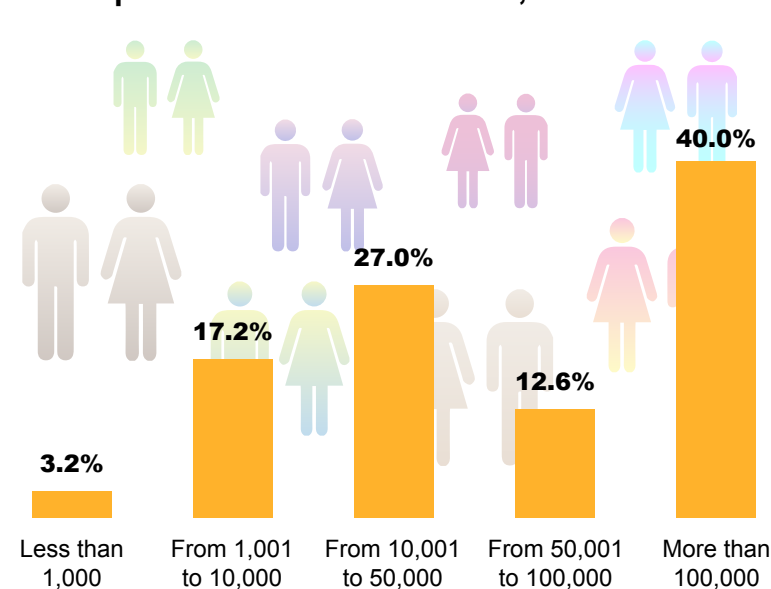

Municipal Spain 2018

Provisional data

Number of municipalities: **8,124**

Provinces with the most and the least municipalities:

Population registered in the Municipal Register to 01/01/2018: **46,698,569**

4,998 municipalities with less than 1,000 inhabitants

40.0% of the population lives in municipalities with more than 100,000 inhabitants

The most populated cities (01/01/2017)

Madrid

3,182,981

Barcelona

1,620,809