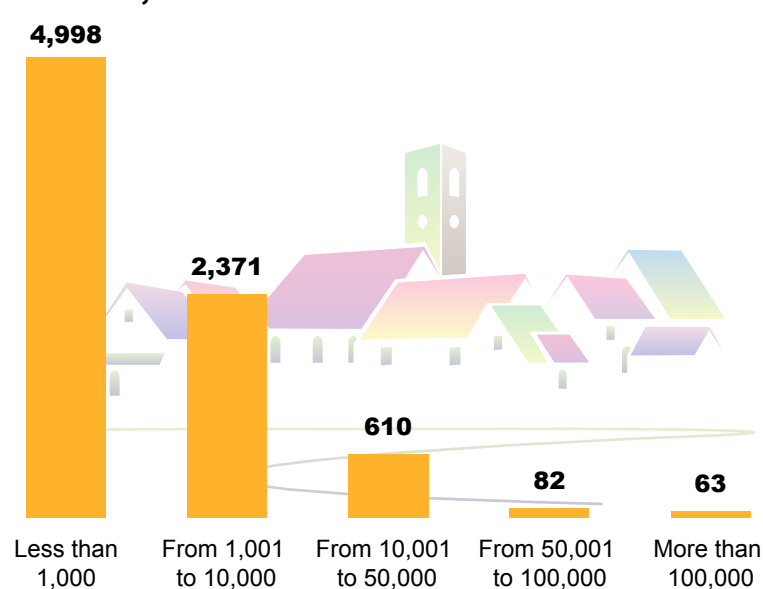

Municipal Spain 2018

Provisional data

Number of municipalities: **8,124**

Provinces with the most and the least municipalities:

Population registered in the Municipal Register to 01/01/2018: **46,698,569**

4,998 municipalities with less than 1,000 inhabitants

40.0% of the population lives in municipalities with more than 100,000 inhabitants

The most populated cities (01/01/2017)

Madrid

3,182,981

Barcelona

1,620,809

Valencia

787,808

Sevilla

689,434

Zaragoza

664,938