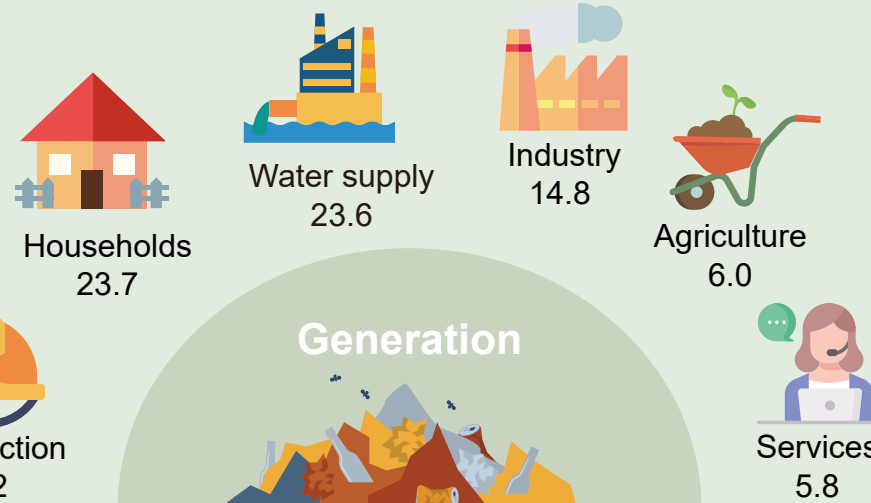

WASTE ACCOUNTS 2022

Total waste generated: 110.1

*Unit: million tons

Recycling
48.9 Mt

Treatment
89.5 Mt