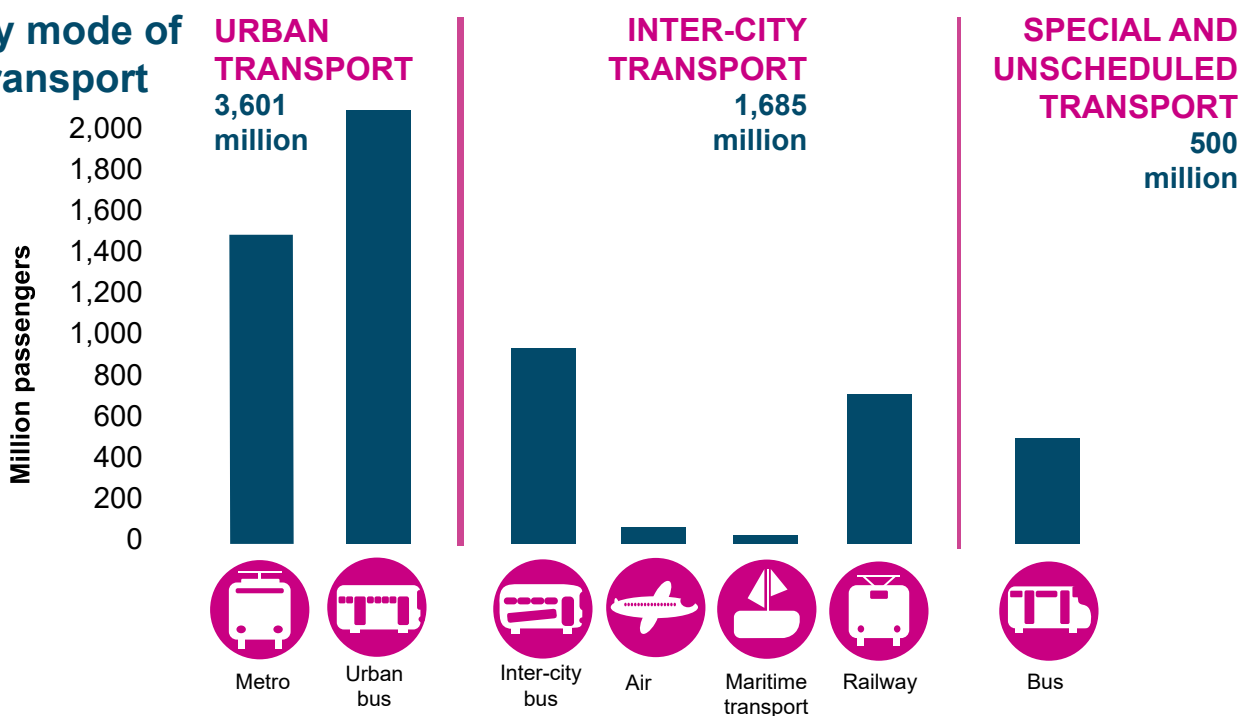

PASSENGERS TRANSPORT STATISTICS 2025

PASSENGERS

5,786 million

↑ 3.7 % respect to 2024

By mode of Transport

RAIL TRANSPORT

Passengers (%)

Local rail Regional middle-distance service Inter-city long-distance service

Passenger per months