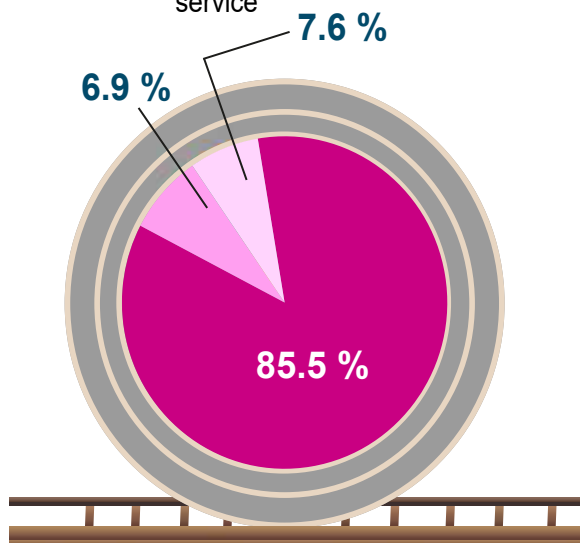

PASSENGERS TRANSPORT STATISTICS 2025

PASSENGERS

5,786 million

↑ 3.7 % respect to 2024

By mode of Transport

RAIL TRANSPORT

Passengers (%)

Local rail Regional middle-distance service Inter-city long-distance service

Passenger per months