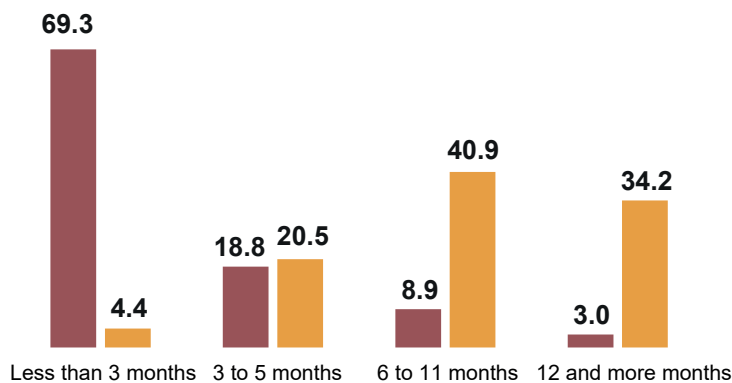

SEPARATIONS AND DIVORCES 2024

86,595 (1.77 cases of every 1,000 inhabitants)

Average age

Years

49.20

46.74

How is distributed?

Rates per 1.000 inhabitants

Who exercises custody?

Percentage

*spouses of different sex

How long is the procedure?

Percentage

How is it the procedure?

Percentage