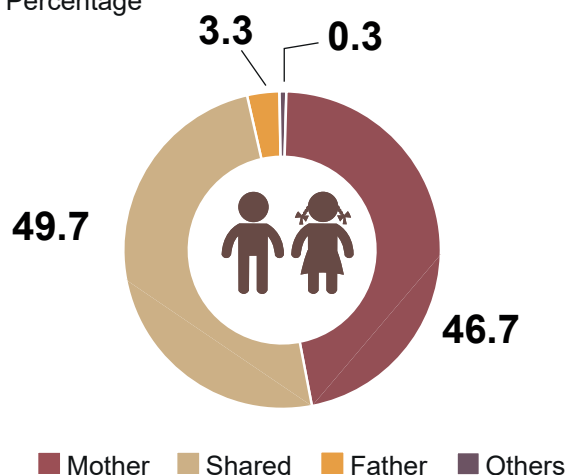

SEPARATIONS AND DIVORCES 2024

86,595 (1.77 cases of every 1,000 inhabitants)

Average age

Years

49.20

46.74

How is distributed?

Rates per 1.000 inhabitants

Who exercises custody?

Percentage

*spouses of different sex

How long is the procedure?

Percentage

How is it the procedure?

Percentage