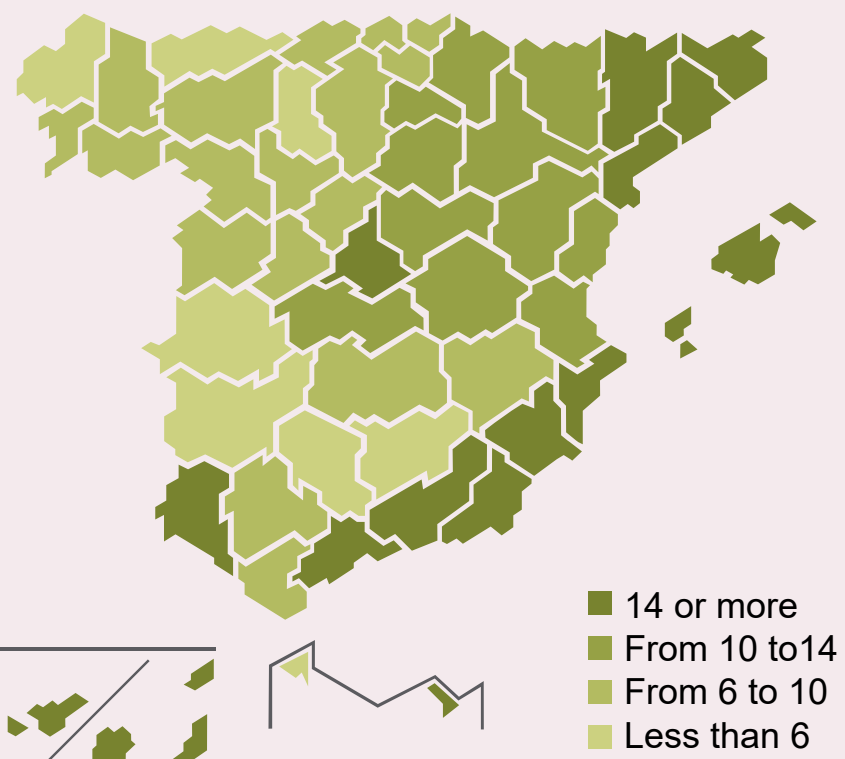

MIGRATION AND CHANGES OS RESIDENCE 2024

Inmigrants*

How many? **1,288,562**

Where do they come from?

Emigrants*

How many? **662,294**

Where are they going?

Source: Migration and Chanfges of Residence Statistics. INE - Spain
 Basic Demographic Indicators. INE - Spain
 Migration Statistics. The Migratory balances until 2020 comes from Migration Statistics.

Note: (*) Units maps: Rates per 1,000 inhabitants