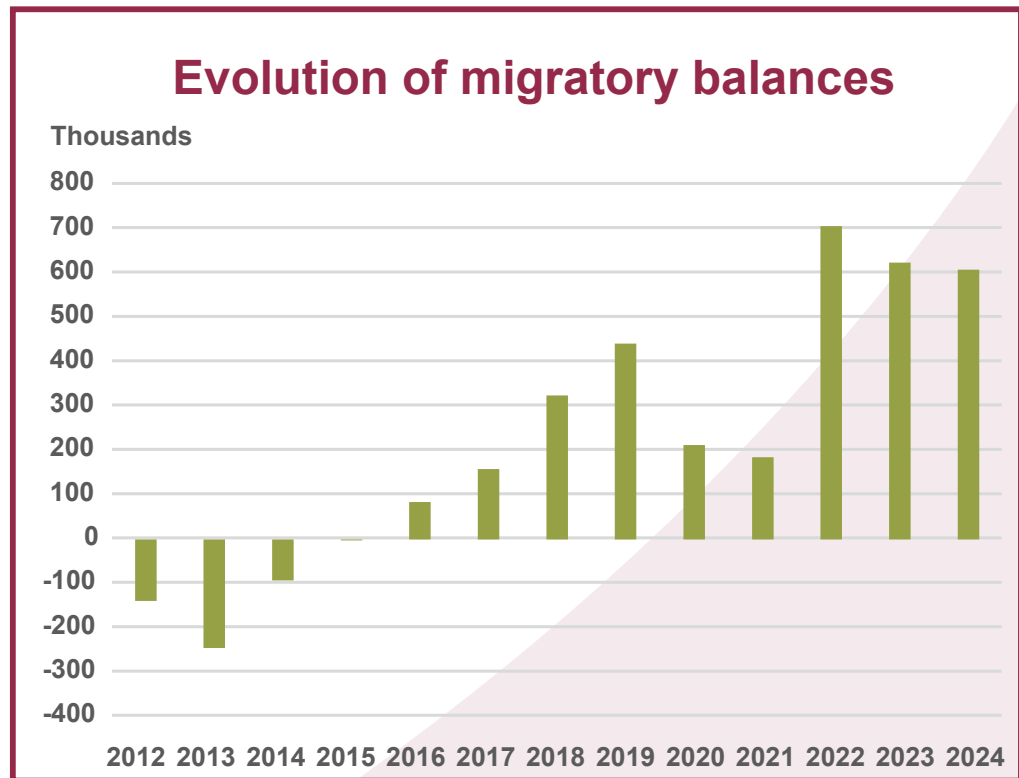

MIGRATION AND CHANGES OS RESIDENCE 2024

Inmigrants*

How many? **1,288,562**

Where do they come from?

Emigrants*

How many? **662,294**

Where are they going?

Source: Migration and Chanfges of Residence Statistics. INE - Spain
 Basic Demographic Indicators. INE - Spain
 Migration Statistics. The Migratory balances until 2020 comes from Migration Statistics.