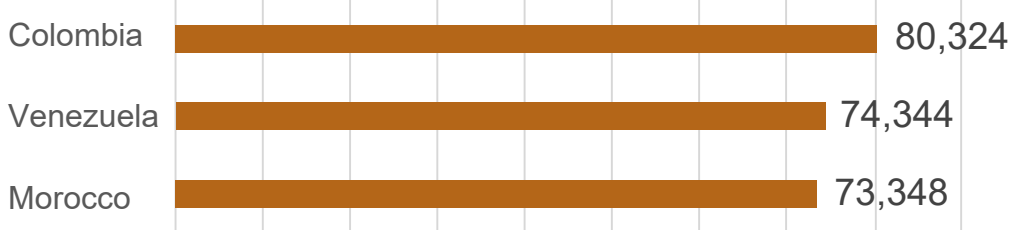

# Foreign migrations in Spain. 2019

## Immigrants

Where do they come from?

How many? **750,480**

Rates per 1000 inhabitants