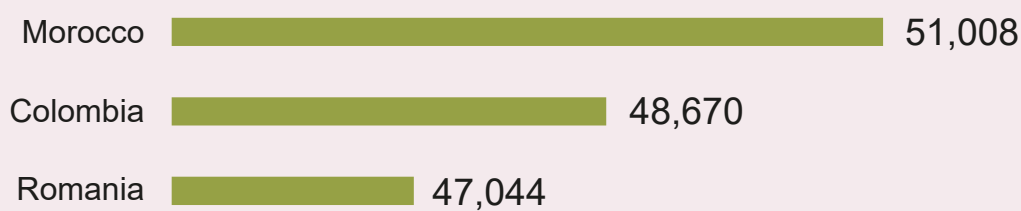

MIGRATION AND CHANGES OS RESIDENCE 2024

Inmigrants*

How many? **1,288,562**

Where do they come from?

Emigrants*

How many? **662,294**

Where are they going?

Source: Migration and Chanfges of Residence Statistics. INE - Spain
 Basic Demographic Indicators. INE - Spain
 Migration Statistics. The Migratory balances until 2020 comes from Migration Statistics.