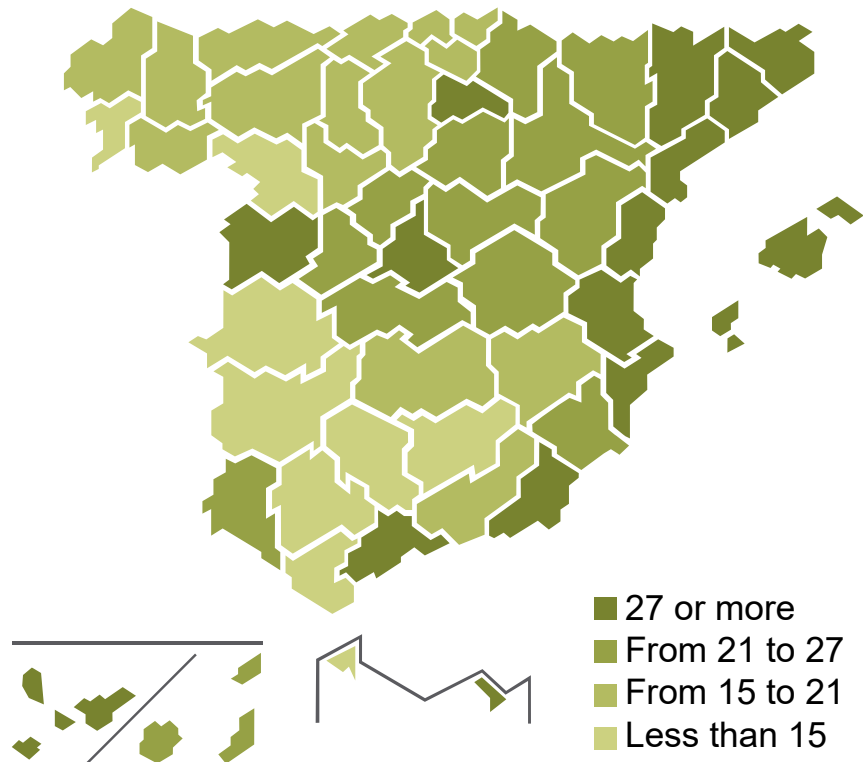

MIGRATION AND CHANGES OS RESIDENCE 2024

Inmigrants*

How many? **1,288,562**

Where do they come from?

Emigrants*

How many? **662,294**

Where are they going?

Source: Migration and Chanfges of Residence Statistics. INE - Spain
 Basic Demographic Indicators. INE - Spain
 Migration Statistics. The Migratory balances until 2020 comes from Migration Statistics.

Note: (*) Units maps: Rates per 1,000 inhabitants